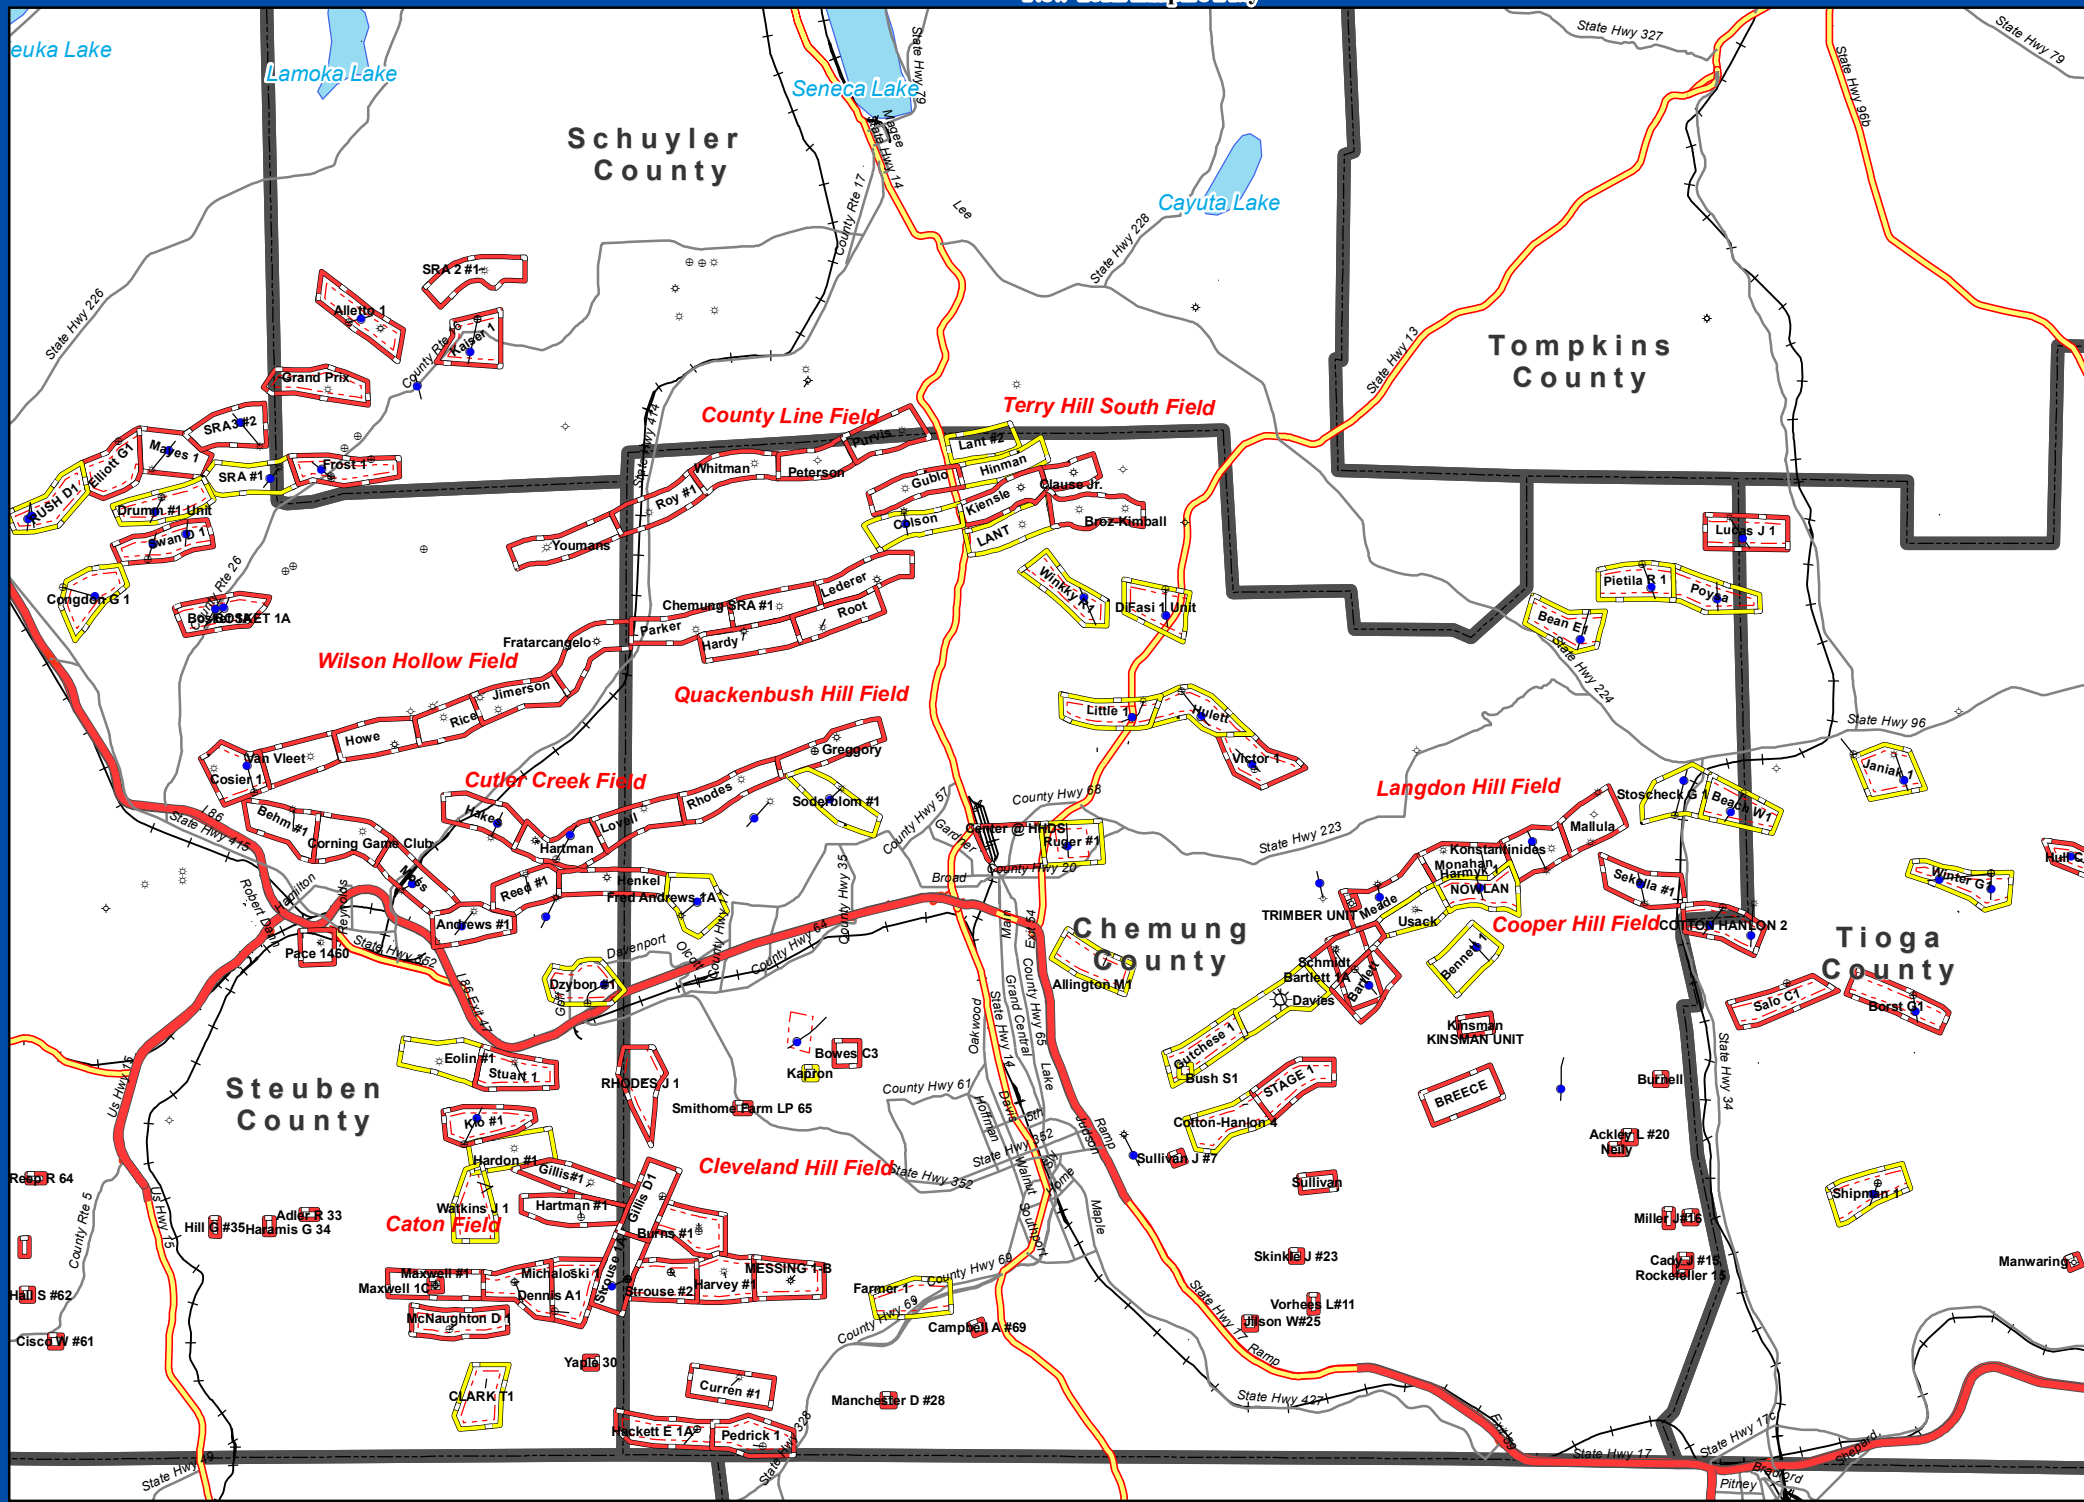

WESTERN LAND SERVICES

Michigan Office Phone: (800) 968-4840

www.westernls.com

Local Leasing Office - P.O. Box 249, Millport, NY 14864

Vincent C. Stalis - Agent Tel: 607-739-2825

- Bottom Hole Locations
- Reservoir Boundary
- **Roads**
- Limited Access
- Highways
- Secondary Roads
- Other
- Highway Ramp
- Railroad
- County Boundary
- Water bodies
- Units containing WLS Leases

This map is the property of Western Land Services Inc. (WLS). A license to use is granted on the condition that reliance on any information contained herein is at the user's own risk as WLS does not make any representations or warranties as to the accuracy or completeness of the contents. Accordingly, WLS shall not be held liable for any errors or omissions herein. 04.24.09